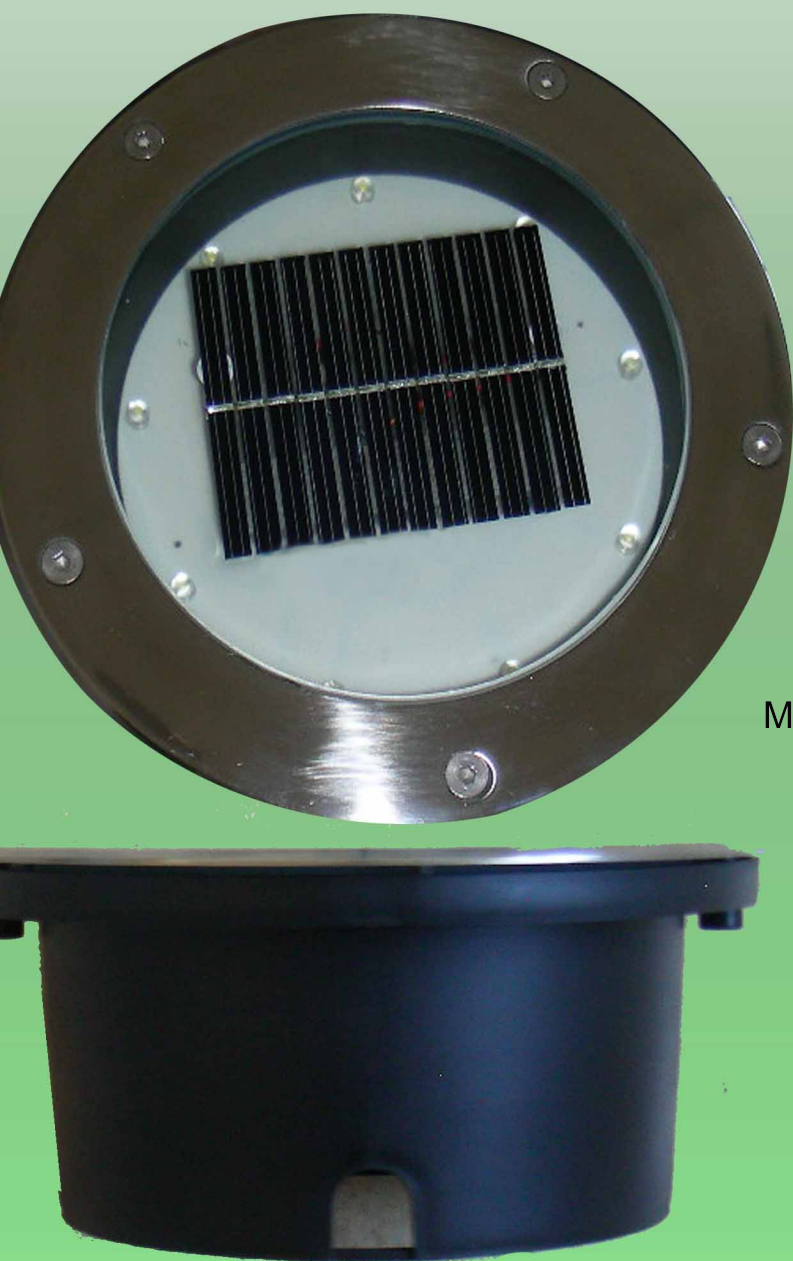

ROUND UNDERGROUND LIGHT SL 7002

The underground light SL 7002 is specially designed to light pathways, swimmingpool areas or other spaces, that need light on the ground..

TECHNICAL DATA

Lighting: 9 white LEDs
Weight: 1,42 kg
Battery: 6x9,50 mAh
Authonomy: 8hours/day
Brightness: 8.000-12.000 MCD
Material: stainless steel and resin
Battery can be changed easily.

SIZE

Altura 9,5 cm
Upper diameter 18 cm
Lower diameter 14 cm