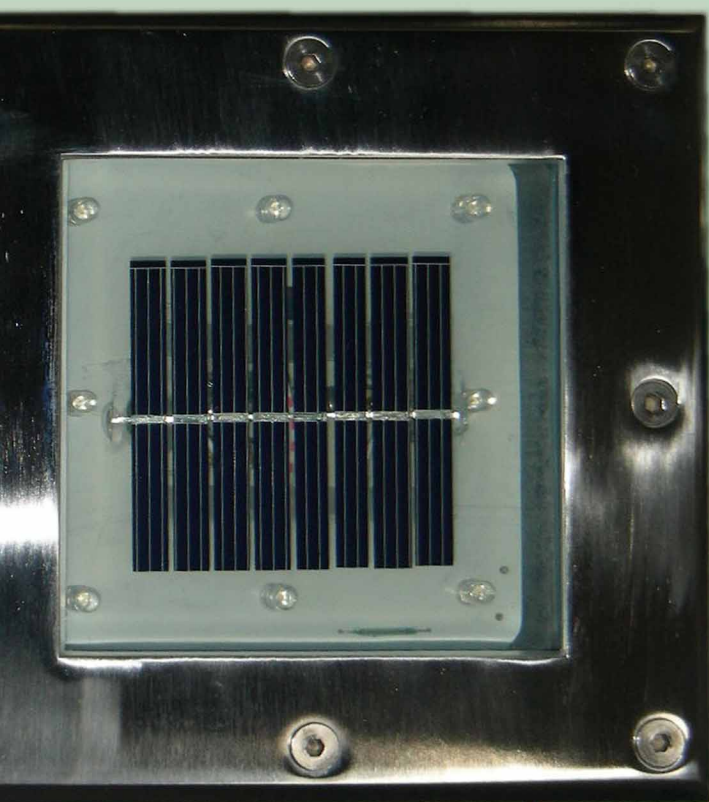

SQUARED UNDERGROUND LIGHT SL 7003

The underground light is specially designed to light pathways, swimmingpool areas or other spaces, that need light on the ground.

TECHNICAL DATA

Lighting 8 white LEDs
Battery: 6x9,50 mAh
Authonomy: 8 hours/day
Weight: 1,235 kg
Brightness: 8.000-12.000 MCD
Material: Stainless steel and resin

SIZE

Height 5,6 cm
Upper diameter 16x16 cm
Lower diameter 10,5x10,5 cm